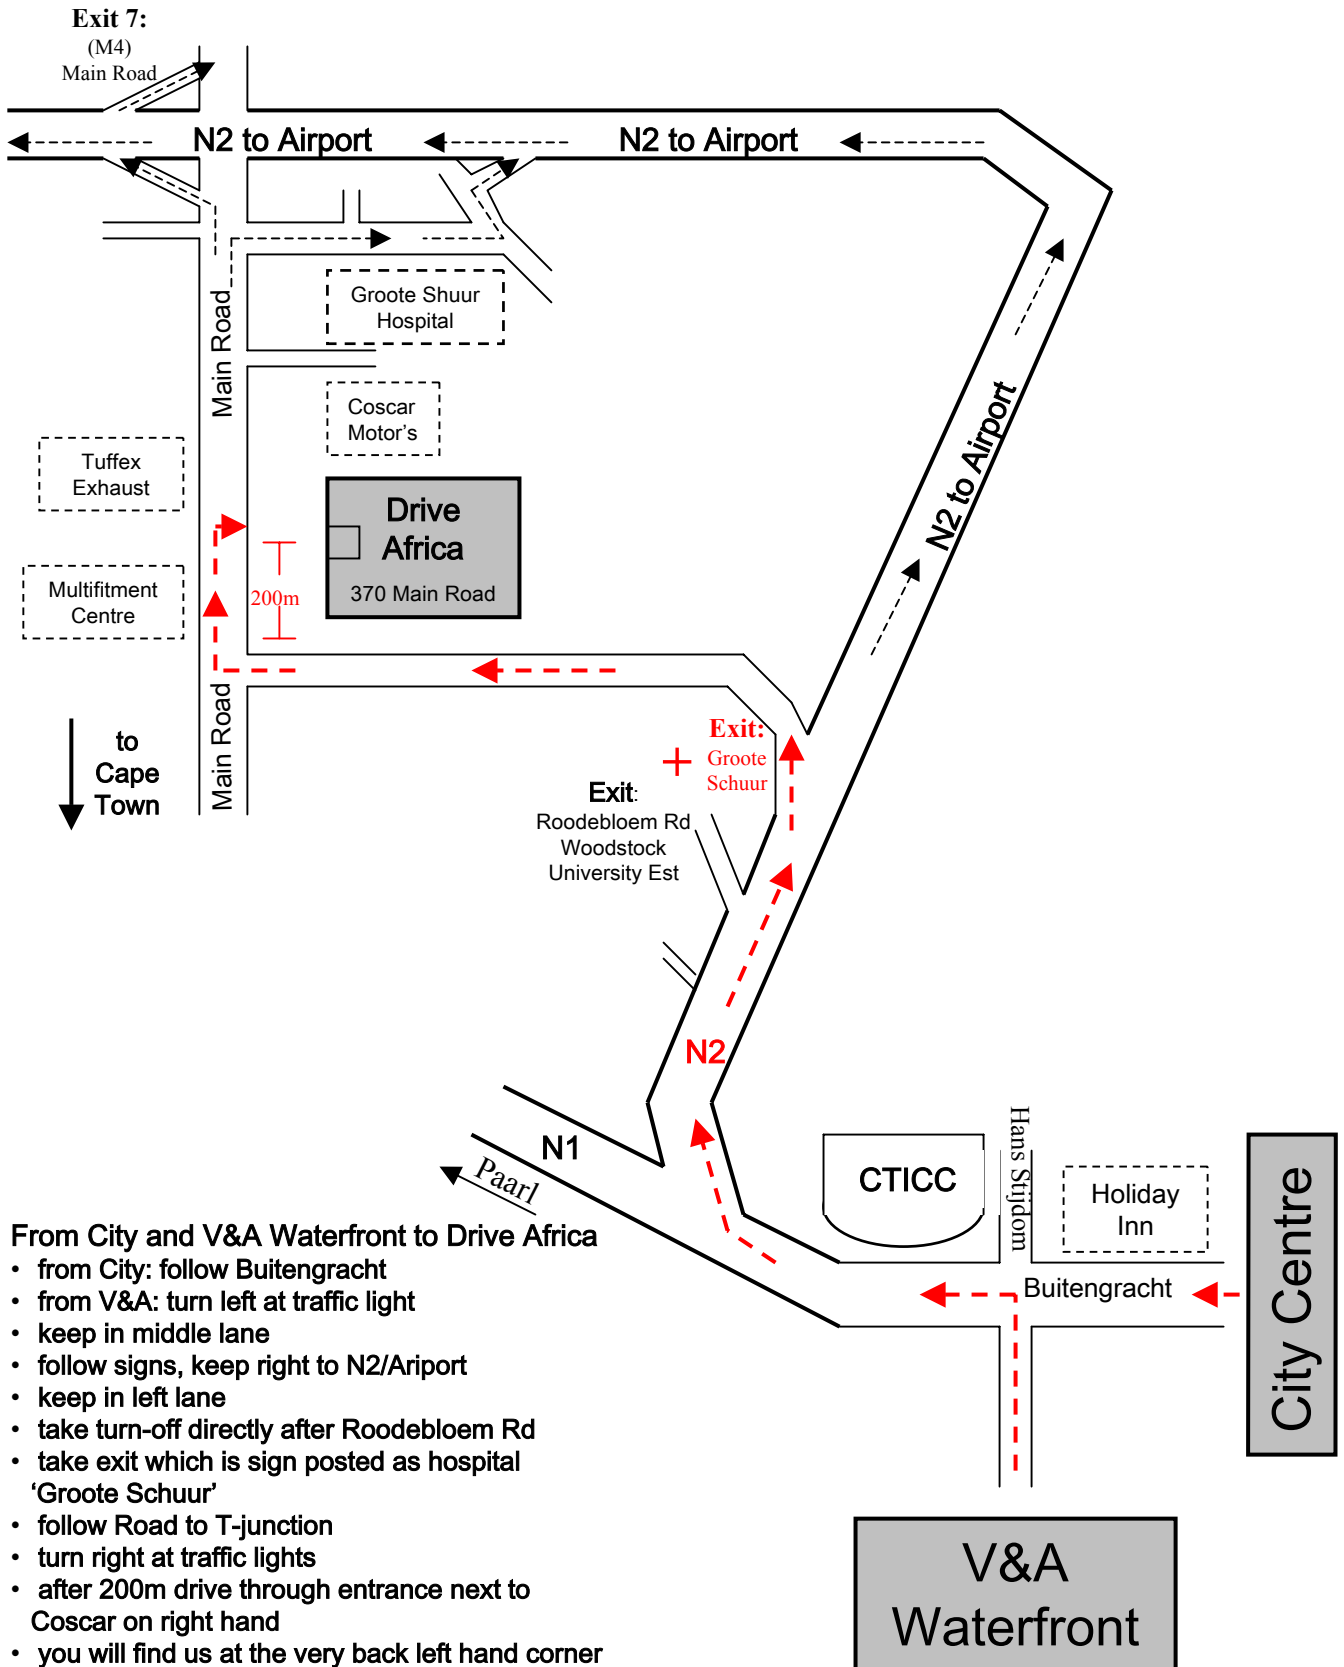

Direction to Drive Africa

370 Main Road

Oberservatory – Cape Town

From City and V&A Waterfront to Drive Africa

- from City: follow Buitengracht
- from V&A: turn left at traffic light
- keep in middle lane
- follow signs, keep right to N2/Airport
- keep in left lane
- take turn-off directly after Roodebloem Rd
- take exit which is sign posted as hospital 'Groote Schuur'
- follow Road to T-junction
- turn right at traffic lights
- after 200m drive through entrance next to Coscar on right hand
- you will find us at the very back left hand corner